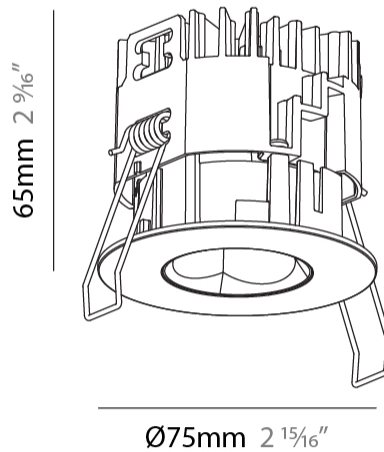

PHYSICAL

Shape: Round
Diameter (mm): 75
Diameter (in): 2 15/16
Height (mm): 65
Height (in): 2 9/16
Ceiling Thickness (mm): 1 - 25
Ceiling Thickness (in): 1/16 - 1 3/16
Min. Recessing Depth (mm): 70
Min. Recessing Depth (in): 2 3/4
Light Distribution: Direct
Diffuser: Lens Pack - Spread Lens / Linear Spread Lens / Honeycomb Louver
Fixture Finish: SSR / BKV / CWI / CRY / HAB / UFT / ITA / RUA / FTG / MYG / LOD / PUS / FRO / FUP / KIA / POP / BLS / SPG / MEY / GOH / GUM / CHC / COM / ABZ / JAG / OBR / MOS / ROR
Fixture Material: Aluminum Die Cast
Cut-out Measurements: 68mm / 2 11/16" Diameter

ELECTRICAL

Lamp Type: LED (Zhaga Standard)
Input Wattage (W): 15
Total Output Wattage (W): 13.6
Dimming: Tri-Mode (Non-Dimming and Phase Dimming (120Vac only) and 0-10V Dimming)
Driver Included: No
Driver Location: Recessed Housing
Driver Type: Constant Current - Universal
Driver Class: Class 2
Housing: See Components
Input Voltage (V): 120 - 277
Constant Current (MA): 350

LED

Color Temperature (°K): 2700 / 3000 / 3500 / 4000
Max. Delivered Lumen (lm): 1295 / 1377 / 1442 / 1455
Nominal Lumen (lm): 1566 / 1665 / 1743 / 1759
CRI: >90 CRI
Lamp Life (hrs): 50000

OPTICAL

Reflector: 34
Adjustability: Fixed

RATINGS AND CERTIFICATIONS

Certified By: Certified for North American Standards
IP rating: IP20