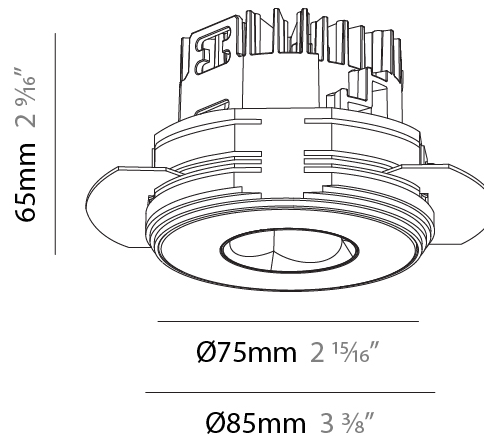

PHYSICAL

Shape: Round
Diameter (mm): 75
Diameter (in): 2 15/16
Height (mm): 65
Height (in): 2 9/16
Ceiling Thickness (mm): 10 / 12.5 / 15 / 25
Ceiling Thickness (in): 3/8 or 1/2 or 9/16 or 1
Min. Recessing Depth (mm): 70
Min. Recessing Depth (in): 2 3/4
Light Distribution: Direct
Diffuser: Lens Pack - Spread Lens / Linear Spread Lens / Honeycomb Louver
Fixture Finish: SSR / BKV / CWI / CRY / HAB / UFT / ITA / RUA / FTG / MYG / LOD / PUS / FRO / FUP / KIA / POP / BLS / SPG / MEY / GOH / GUM / CHC / COM / ABZ / JAG / OBR / MOS / ROR
Fixture Material: Aluminum Die Cast
Cut-out Measurements: 68mm / 2 11/16" Diameter

ELECTRICAL

Lamp Type: LED (Zhaga Standard)
Input Wattage (W): 15
Total Output Wattage (W): 13.6
Dimming: Tri-Mode (Non-Dimming and Phase Dimming (120Vac only) and 0-10V Dimming)
Driver Included: No
Driver Location: Recessed Housing
Driver Type: Constant Current - Universal
Driver Class: Class 2
Input Voltage (V): 120 - 277
Constant Current (MA): 350

LED

Color Temperature (°K): 2700 / 3000 / 3500 / 4000
Max. Delivered Lumen (lm): 1295 / 1377 / 1442 / 1455
Nominal Lumen (lm): 1566 / 1665 / 1743 / 1759
CRI: >90 CRI
Lamp Life (hrs): 50000

OPTICAL

Reflector°: 34
Adjustability: Fixed

RATINGS AND CERTIFICATIONS

Certified By: Certified for North American Standards
IP rating: IP20