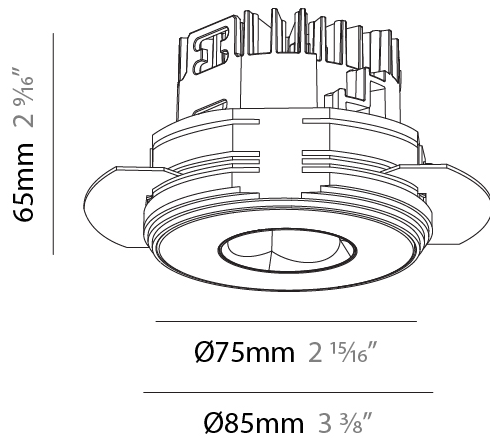

GENERAL

Series: Oiko Pro Round
Subseries: Oiko Pro Round Fixed
Brand: Prolicht
Division: Architectural
Mounting Type: Trimless
Mounting Location: Ceiling
Subcategory: Downlight

PHYSICAL

Shape: Round
Diameter (mm): 75
Diameter (in): 2 15/16
Height (mm): 65
Height (in): 2 9/16
Ceiling Thickness (mm): 10 / 12.5 / 15 / 25
Ceiling Thickness (in): 3/8 or 1/2 or 9/16 or 1
Min. Recessing Depth (mm): 70
Min. Recessing Depth (in): 2 3/4
Light Distribution: Direct
Diffuser: Lens Pack - Spread Lens / Linear Spread Lens / Honeycomb Louver
Fixture Finish: SSR / BKV / CWI / CRY / HAB / UFT / ITA / RUA / FTG / MYG / LOD / PUS / FRO / FUP / KIA / POP / BLS / SPG / MEY / GOH / GUM / CHC / COM / ABZ / JAG / OBR / MOS / ROR
Fixture Material: Aluminum Die Cast
Cut-out Measurements: 86mm / 2 11/16" Diameter

ELECTRICAL

Lamp Type: LED (Zhaga Standard)
Input Wattage (W): 14
Total Output Wattage (W): 12.7
Dimming: Dali Dimming
Driver Included: No
Driver Location: Recessed Housing
Driver Type: Constant Current - Universal (120Vac only for DALI driver)
Driver Class: Class 2
Input Voltage (V): 120 - 277
Constant Current (MA): 700

LED

Color Temperature (°K): 2700-6500 Tunable White
Max. Delivered Lumen (lm): 1129
Nominal Lumen (lm): 1460
CRI: >90 CRI
Lamp Life (hrs): 50000
Special LEDs offerings: Tunable White

OPTICAL

Reflector°: 36
Adjustability: Fixed

RATINGS AND CERTIFICATIONS

Certified By: Certified for North American Standards
IP rating: IP20