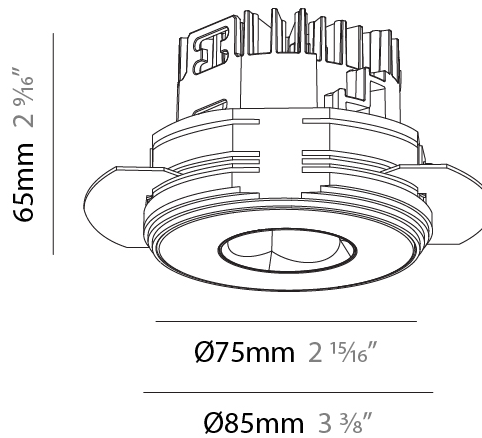

PHYSICAL

Shape: Round
Diameter (mm): 75
Diameter (in): 2 15/16
Height (mm): 65
Height (in): 2 9/16
Ceiling Thickness (mm): 10 / 12.5 / 15 / 25
Ceiling Thickness (in): 3/8 or 1/2 or 9/16 or 1
Min. Recessing Depth (mm): 70
Min. Recessing Depth (in): 2 3/4
Light Distribution: Direct
Diffuser: Lens Pack - Spread Lens / Linear Spread Lens / Honeycomb Louver
Fixture Finish: SSR / BKV / CWI / CRY / HAB / UFT / ITA / RUA / FTG / MYG / LOD / PUS / FRO / FUP / KIA / POP / BLS / SPG / MEY / GOH / GUM / CHC / COM / ABZ / JAG / OBR / MOS / ROR
Fixture Material: Aluminum Die Cast
Cut-out Measurements: 68mm / 2 11/16" Diameter

ELECTRICAL

Lamp Type: LED (Zhaga Standard)
Input Wattage (W): 16
Total Output Wattage (W): 14.6
Dimming: Tri-Mode (Non-Dimming and Phase Dimming (120Vac only) and 0-10V Dimming)
Driver Included: No
Driver Location: Recessed Housing
Driver Type: Constant Current - Universal
Driver Class: Class 2
Input Voltage (V): 120 - 277
Constant Current (MA): 350

LED

Color Temperature (°K): 2700 / 3000 / 3500 / 4000
Max. Delivered Lumen (lm): 1067 / 1150 / 1217 / 1220
Nominal Lumen (lm): 1393 / 1501 / 1589 / 1592
CRI: >90 CRI
Lamp Life (hrs): 50000

OPTICAL

Reflector°: 14
Adjustability: Fixed

RATINGS AND CERTIFICATIONS

Certified By: Certified for North American Standards
IP rating: IP20