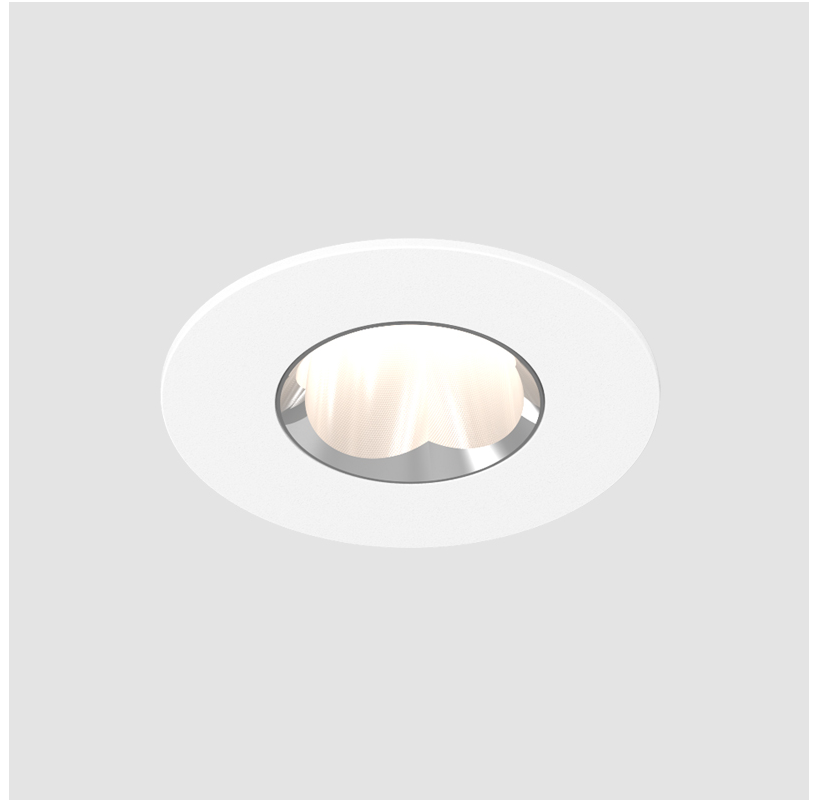

PHYSICAL

Shape: Round
Diameter (mm): 75
Diameter (in): 2 15/16
Height (mm): 65
Height (in): 2 9/16
Ceiling Thickness (mm): 1 - 25
Ceiling Thickness (in): 1/16 - 1 3/16
Min. Recessing Depth (mm): 70
Min. Recessing Depth (in): 2 3/4
Light Distribution: Direct
Diffuser: Lens Pack - Spread Lens / Linear Spread Lens / Honeycomb Louver
Fixture Finish: SSR / BKV / CWI / CRY / HAB / UFT / ITA / RUA / FTG / MYG / LOD / PUS / FRO / FUP / KIA / POP / BLS / SPG / MEY / GOH / GUM / CHC / COM / ABZ / JAG / OBR / MOS / ROR
Fixture Material: Aluminum Die Cast
Cut-out Measurements: 68mm / 2 11/16" Diameter

ELECTRICAL

Lamp Type: LED (Zhaga Standard)
Input Wattage (W): 15
Total Output Wattage (W): 13.6
Dimming: Tri-Mode (Non-Dimming and Phase Dimming (120Vac only) and 0-10V Dimming)
Driver Included: No
Driver Location: Recessed Housing
Driver Type: Constant Current - Universal
Driver Class: Class 2
Housing: See Components
Input Voltage (V): 120 - 277
Constant Current (MA): 350

LED

Color Temperature (°K): 2700 / 3000 / 3500 / 4000
Max. Delivered Lumen (lm): 1295 / 1377 / 1442 / 1455
Nominal Lumen (lm): 1566 / 1665 / 1743 / 1759
CRI: >90 CRI
Lamp Life (hrs): 50000

OPTICAL

Reflector: 34
Adjustability: Fixed

RATINGS AND CERTIFICATIONS

Certified By: Certified for North American Standards
IP rating: IP20